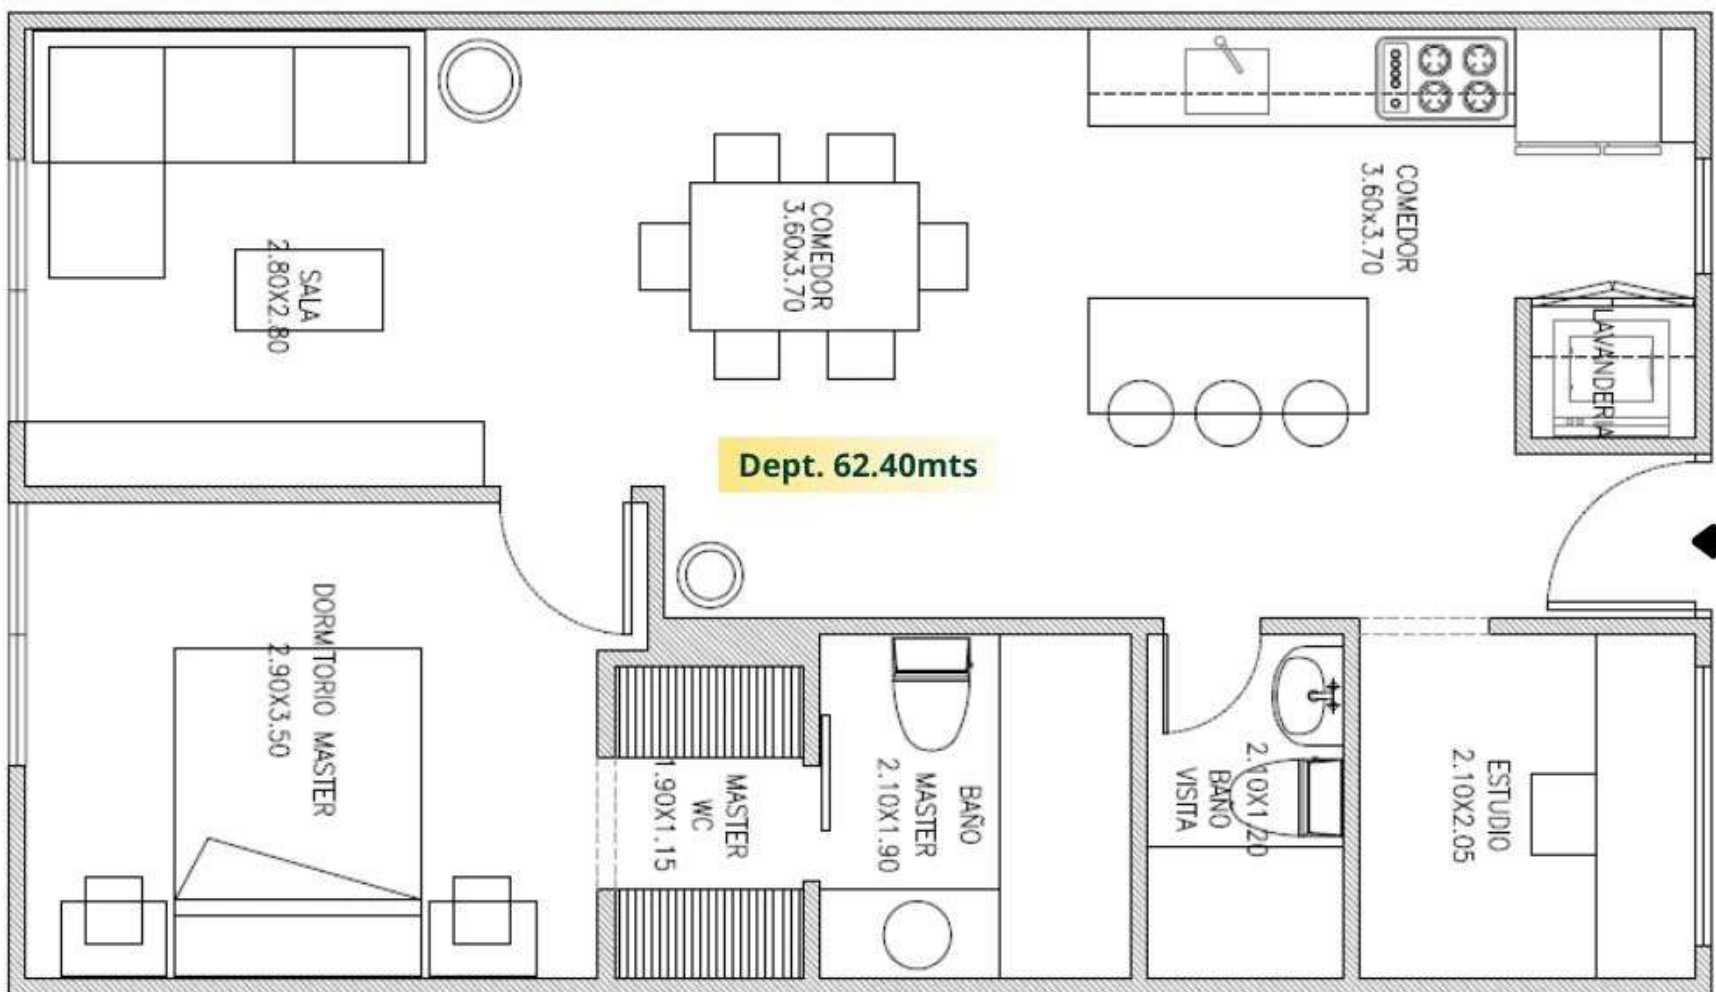

# BARRANCA

APARTMENTS

Dept. 62.40mts

Ingreso